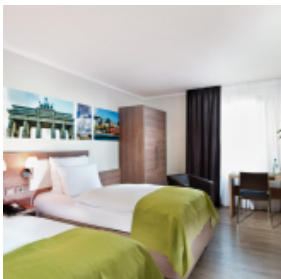

© Best Western Hotel
Kantstrasse Berlin