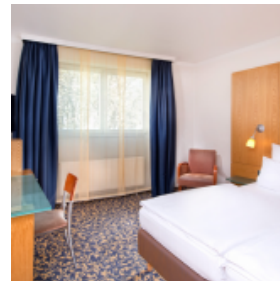

© Best Western Hotel
Kantstrasse Berlin