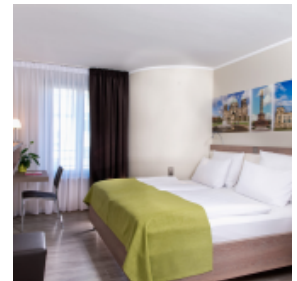

© Best Western Hotel
Kantstrasse Berlin