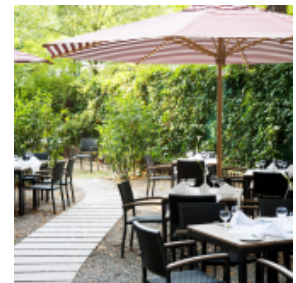

© Savoy Berlin