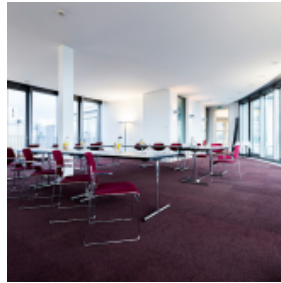

© Savoy Berlin