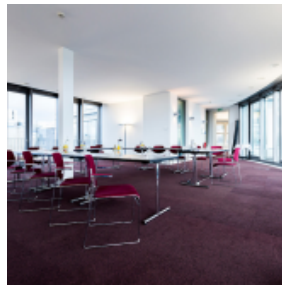

© Savoy Berlin