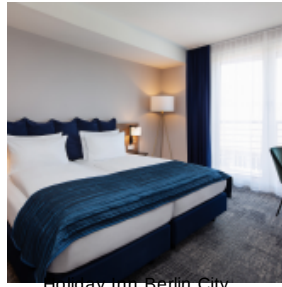

Holiday Inn Berlin City
Center East Prenzlauer
© Berg