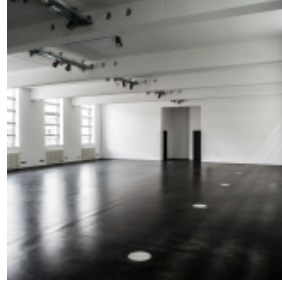

© KPM Berlin