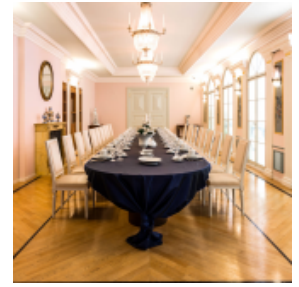

© KPM Berlin