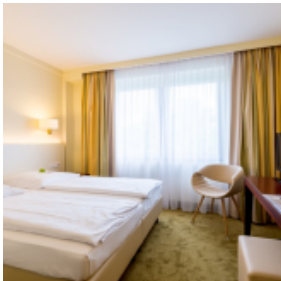

© visitBerlin, Foto:relexa hotel Berlin