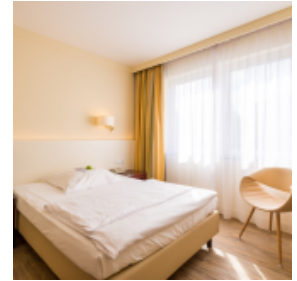

© visitBerlin, Foto:relexa hotel Berlin