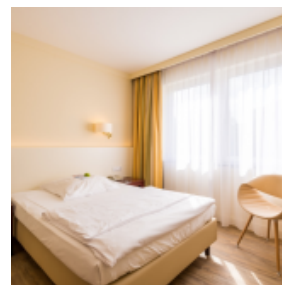

visitBerlin, Foto:relexa
© hotel Berlin