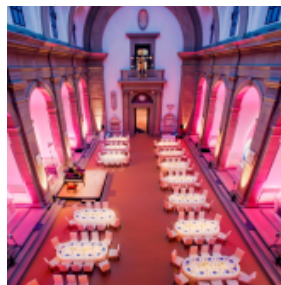

© David von Becker