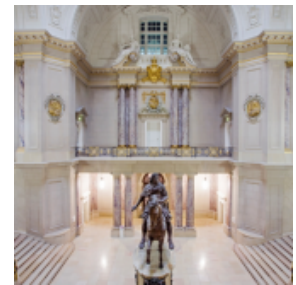

© David von Becker