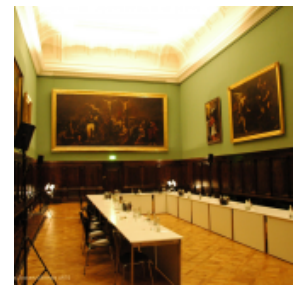

© Matthias Zeckert, German Arts