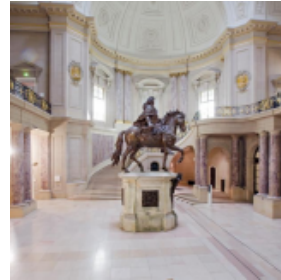

© David von Becker