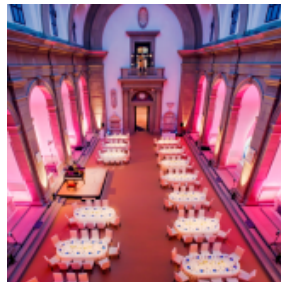

## BODE-MUSEUM

[Link to meeting guide Berlin](#)

Welcome your guests to the gorgeous Bode-Museum on top of the Museum Island and dine in this unique UNSECO World Heritage!

You may greet up to 300 guests around the equestrian sculpture of the Great Elector. After that, we recommend to have an unforgettable guided tour or a free visit through the highlights of the exhibition. Finally, your guests could have an exceptional seated dinner in the Basilica, which is the heart of this dignified museum.

## GALLERY

© David von Becker

Staatliche Museen zu  
© Berlin

© David von Becker

© David von Becker

Staatliche Museen zu  
© Berlin

© David von Becker

© Museum&Location