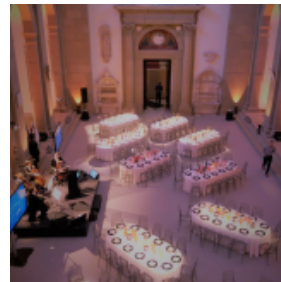

© Museum&Location