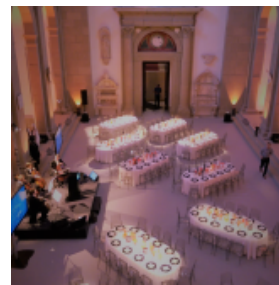

© Museum&Location