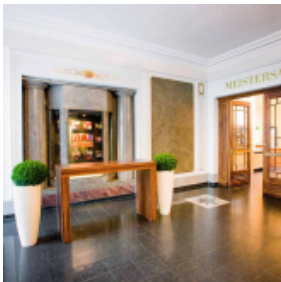

GALLERY

© BESL/Linnerz