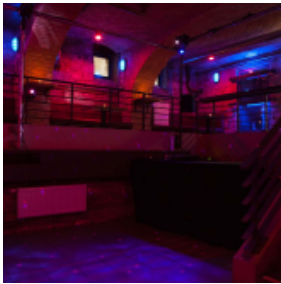

GALLERY

© Pfefferwerk Stadtkultur
gGmbH | Christiane Meyer