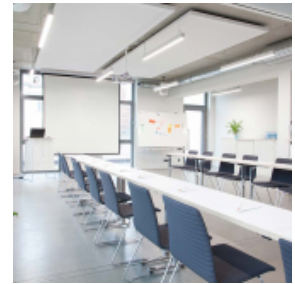

© Pfefferwerk Stadtkultur
gGmbH | Christiane Meyer