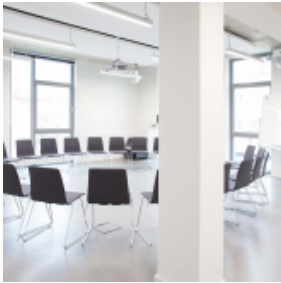

© Pfefferwerk Stadtkultur
gGmbH | Christiane Meyer