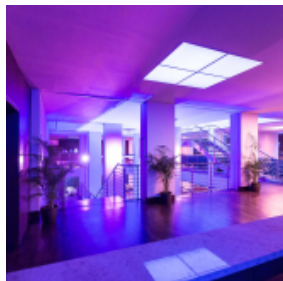

Olympiastadion Berlin
© GmbH