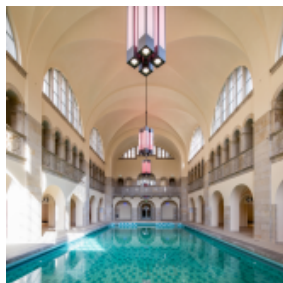

© GLS Campus Berlin