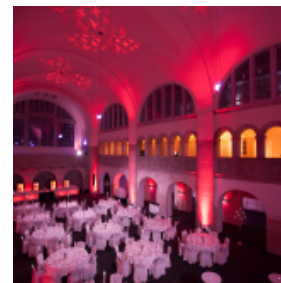

© GLS Campus Berlin