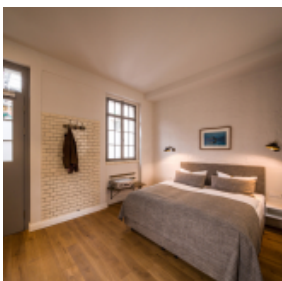

© GLS Campus Berlin