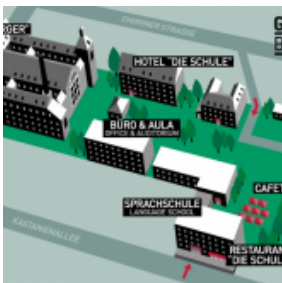

GALLERY

© GLS Campus Berlin