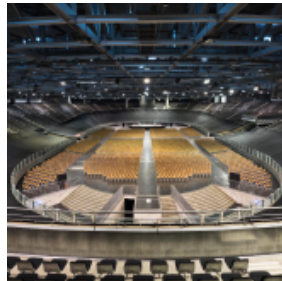

© Sebastian Greuner