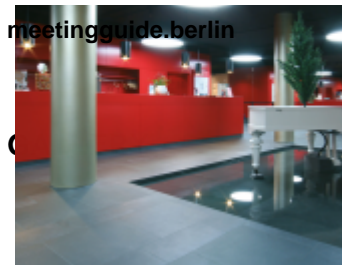

© DaliBerlin.de