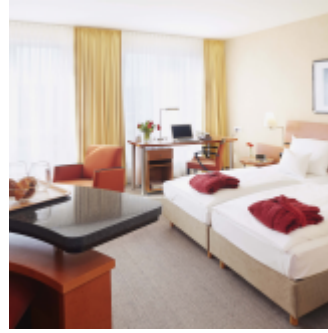

© Best Western Premier
[Airporthotel Fontane Berlin](#)