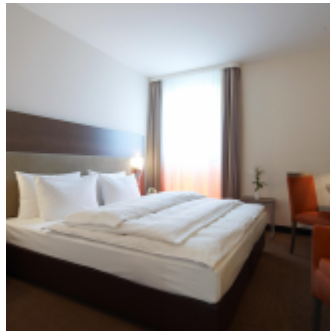

© [IntercityHotel Berlin-Brandenburg Airport](#)