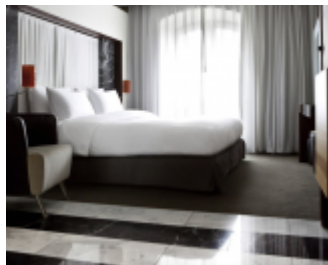

© [sofitel](#)

© [sofitel](#)