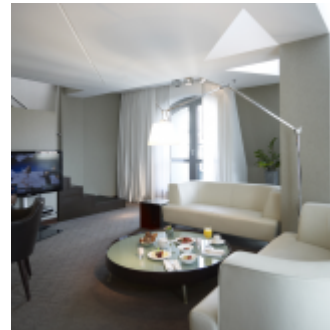

CONTACT

©

5 Sterne ?????

Charlottenstr. 50-52

D-10117 Berlin - Mitte

<http://www.sofitel.com/de/hotel-5342-sofitel-berlin-gendarmenmarkt/index.shtml>

GALLERY

© [sofitel](#)