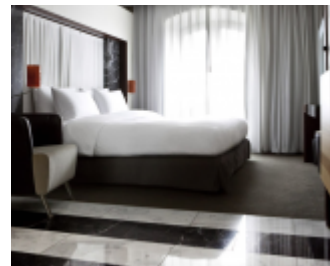

1,7 KM
main station

7,6 KM
fairground

8,5 KM
airport Tegel (TXL)

16,9 KM
airport Schönefeld (SXF)

CONTACT

©

Sofitel Berlin Gendarmenmarkt 5 Sterne
Charlottenstr. 50-52
D-10117 Berlin - Mitte

<http://www.sofitel.com/de/hotel-5342-sofitel-berlin-gendarmenmarkt/index.shtml>

© [sofitel](#)

© [sofitel](#)

© [sofitel](#)

© [sofitel](#)

© [sofitel](#)