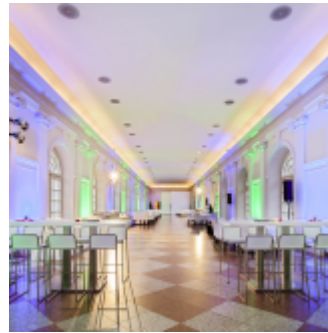

© Orangerie Berlin GmbH