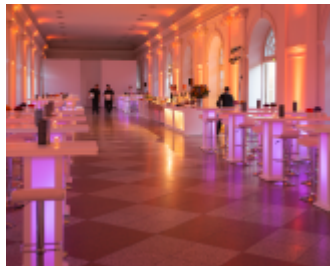

© Orangerie Berlin GmbH