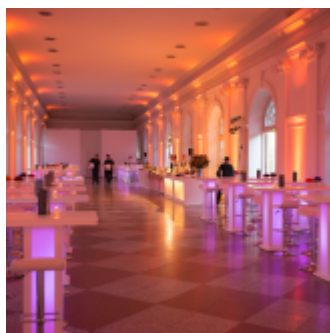

© Orangerie Berlin GmbH