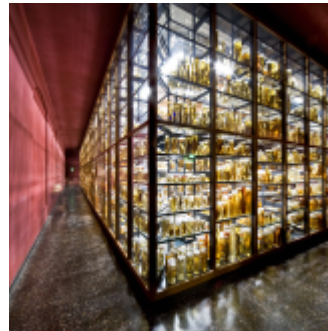

© [Museum für Naturkunde Berlin, Carola Radke](#)