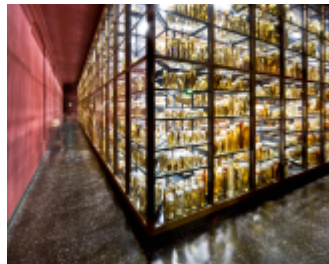

© [Museum für Naturkunde Berlin, Carola Radke](#)