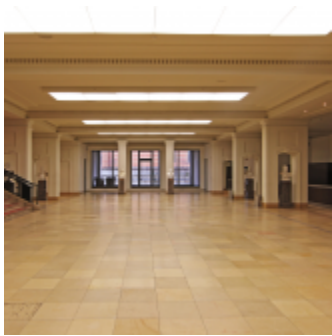

© LVH Veranstaltungen GmbH