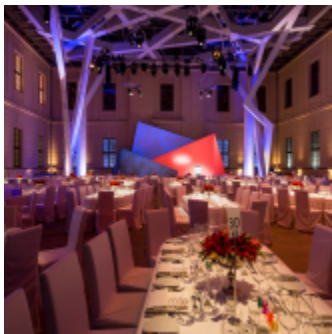

© JMB, Foto: Svea Pietschmann