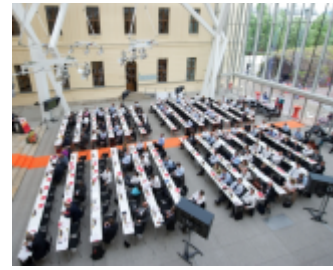

© Jüdisches Museum Berlin /
Jens Ziehe