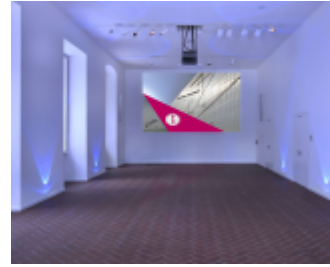

© JMB, Foto: Svea Pietschmann