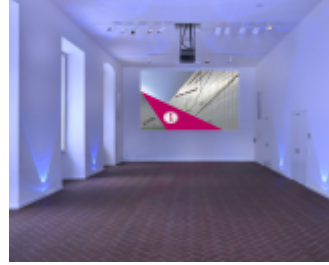

© Jüdisches Museum Berlin /
Alexa Kürth

© JMB, Foto: Jens Ziehe