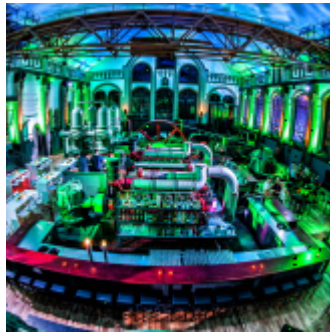

© [Wasserwerk](#)