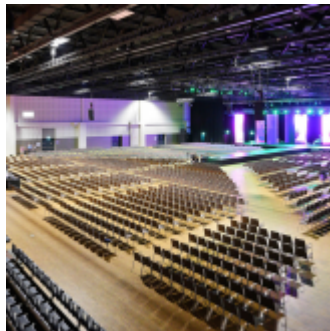

8,2 KM

main station

12,6 KM

fairground

14,9 KM

airport Tegel (TXL)

10,7 KM

airport Schönefeld (SXF)

CONTACT

[Logo_Estrel_Congress_Center_300dpi.jpg](#)

Estrel Congress Center

Sonnenallee 225

D-12057 Berlin - Neukölln

<http://www.estrel.com>

GALLERY

© [Manuel Frauendorf](#)

©

©

©

© [Axel Kull](#)

© [Andreas Friese](#)