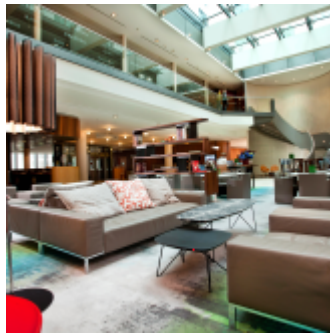

© [Swissôtel Berlin](#)