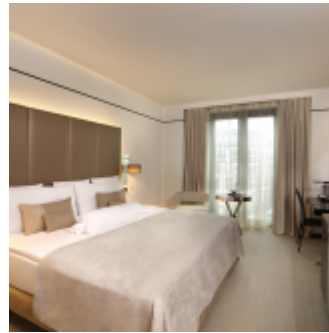

© Melia Berlin