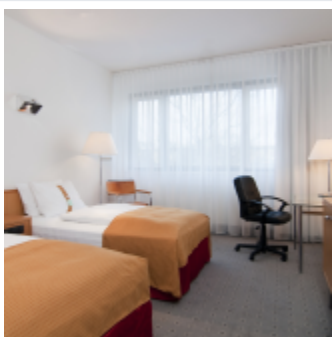

© Holiday Inn Berlin City-West