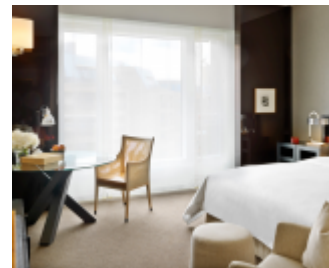

© [Grand Hyatt Berlin](#)

© [visitBerlin, Foto:](#)

© [visitBerlin, Foto:](#)