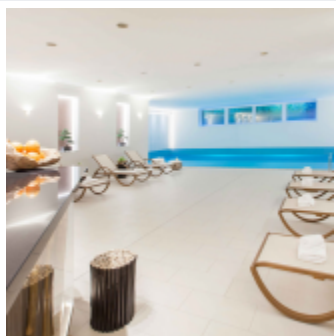

© Crowne Plaza Berlin City Centre