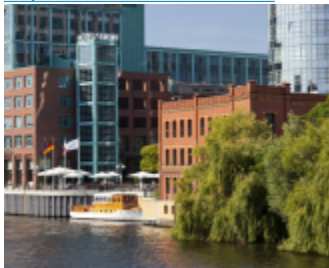

CONTACT

©

AMERON Hotel ABION Spreebogen Berlin 4 Sterne+

Alt-Moabit 99

D-10559 Berlin - Mitte

<http://www.abion-hotel.de>

© [Ameron Hotel Abion](#)