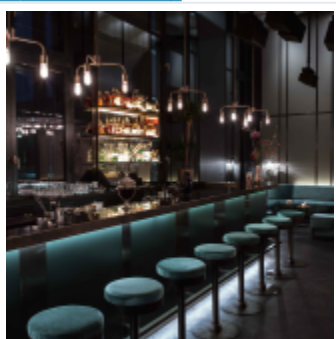

© AMANO Group