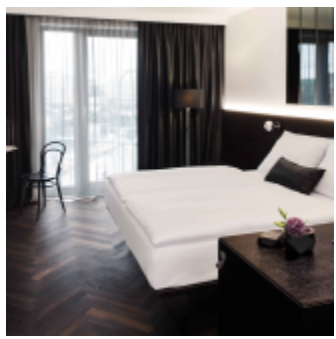

© AMANO Group