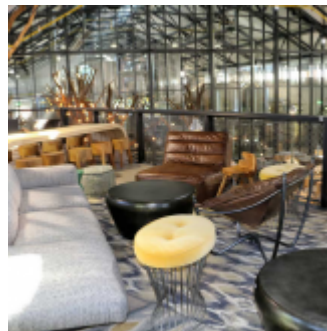

© Stone Brewing