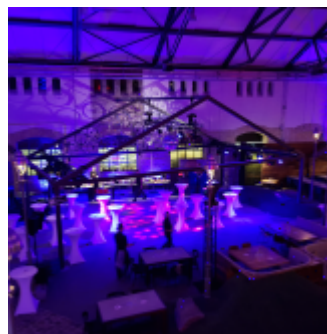

© Stone Brewing