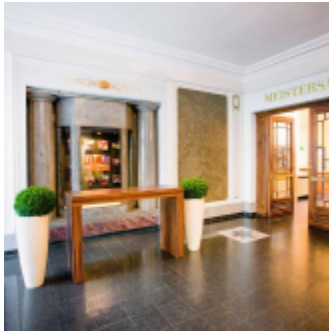

GALLERY

© [BESL/Linnerz](#)