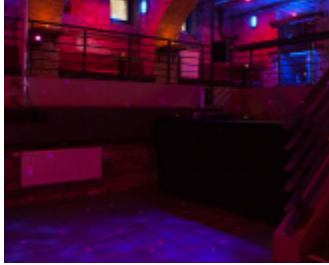

CONTACT

[pw_event-final.png](#)

Pfefferwerk Events

Schönhauser Allee 176

D-10119 Berlin -

<http://www.pfefferwerk-events.de>