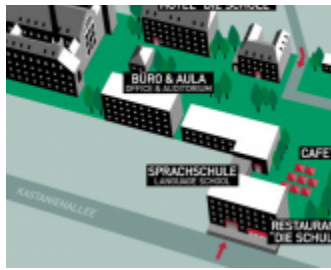

© [GLS Campus Berlin](#)