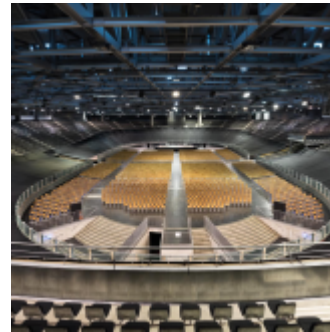

© Sebastian Greuner