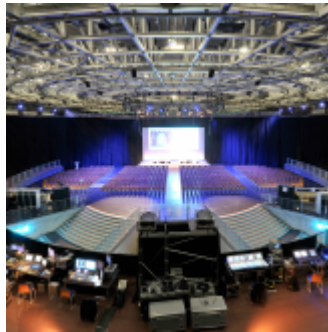

© Sebastian Greuner