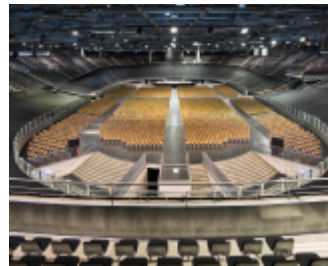

CONTACT

[Velodrom Logo sw.jpg](#)

Velodrom c/o Velomax Berlin Hallenbetriebs GmbH

Paul-Heyse-Straße 26

D-10407 Potsdam -

<https://www.velodrom.de>

© [Sebastian Greuner](#)

© [Sebastian Greuner](#)

© [Sebastian Greuner](#)

© [Sebastian Greuner](#)

© [Sebastian Greuner](#)

© [Sebastian Greuner](#)