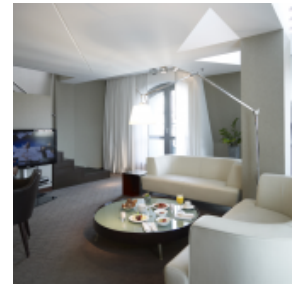

CONTACT

Sofitel Berlin Gendarmenmarkt ★ ★ ★ ★ ★

Charlottenstr. 50-52

D-10117 Berlin - Mitte

<http://www.sofitel.com/de/hotel-5342-sofitel-berlin-gendarmenmarkt/index.shtml>

GALLERY

© sofitel