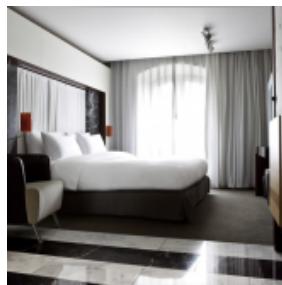

CONTACT

Sofitel Berlin Gendarmenmarkt ★ ★ ★ ★ ★

Charlottenstr. 50-52

D-10117 Berlin - Mitte

<http://www.sofitel.com/de/hotel-5342-sofitel-berlin-gendarmenmarkt/index.shtml>

GALLERY

© sofitel