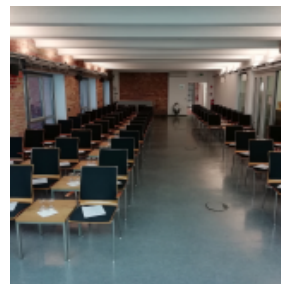

© Besondere Orte