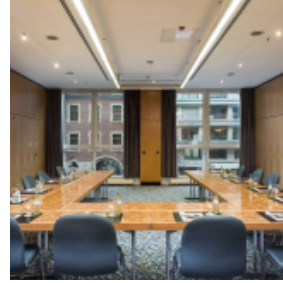

© Maritim Hotelgesellschaft