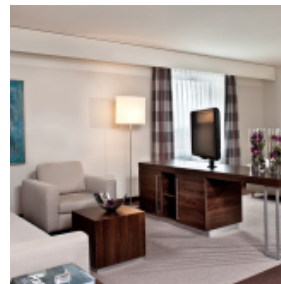

LOCATION & ANBINDUNG

8,2 KM
Hauptbahnhof

12,6 KM
Messegelände

14,9 KM
Flughafen Tegel (TXL)

10,7 KM
Flughafen Schönefeld (SXF)

KONTAKT

Estrel Berlin ★ ★ ★ ★ +
Sonnenallee 225
D-12057 Berlin - Neukölln
<http://www.estrel.com>

BILDERGALERIE

© Axel Kull