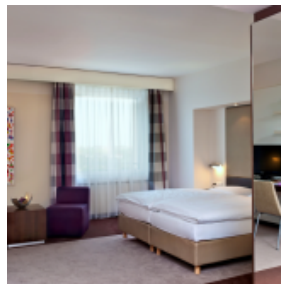

LOCATION & ANBINDUNG

8,2 KM
Hauptbahnhof

12,6 KM
Messegelände

14,9 KM
Flughafen Tegel (TXL)

10,7 KM
Flughafen Schönefeld (SXF)

KONTAKT

Estrel Berlin ★ ★ ★ ★ +
Sonnenallee 225
D-12057 Berlin - Neukölln
<http://www.estrel.com>

BILDERGALERIE

© Axel Kull