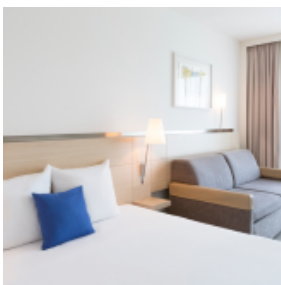

Abaca Corporate/Maurice
© Ressel