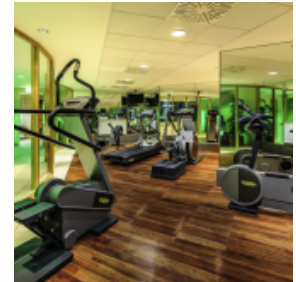

© Christoph Weiss