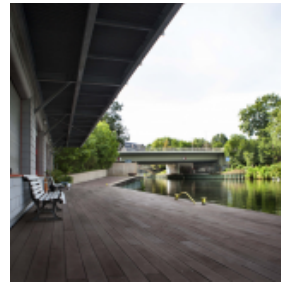

© Bridge Studios Berlin