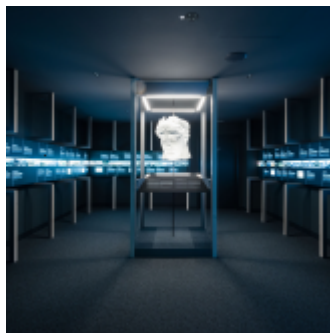

© [Triad Edutainment Enterprises GmbH](#)