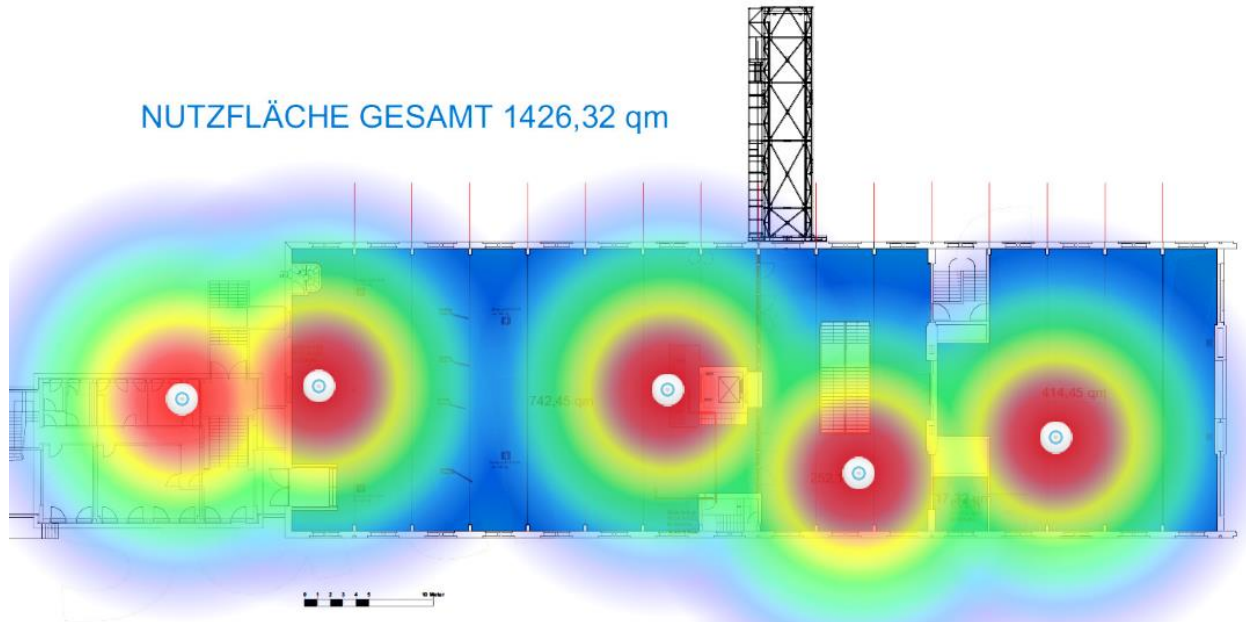

- 500+ pax
- 400/1300Mbps (2.4/5GHz)

Lobby ground floor

- 500+ pax
- 400/1300Mbps (2.4/5GHz)

Workshop rooms

- 500+ pax
- 400/1300Mbps (2.4/5GHz)

Bathhouse

- 500+ pax
- 300Mbps

Illumination

Ground floor

with outdoor water side

NUTZFLÄCHE GESAMT: 1156,95 qm

Upper Floor With Bridge Construction (Backstage)

Phone

The WECC has an IP telephone system. We would be happy to provide you with telephones or conference systems.