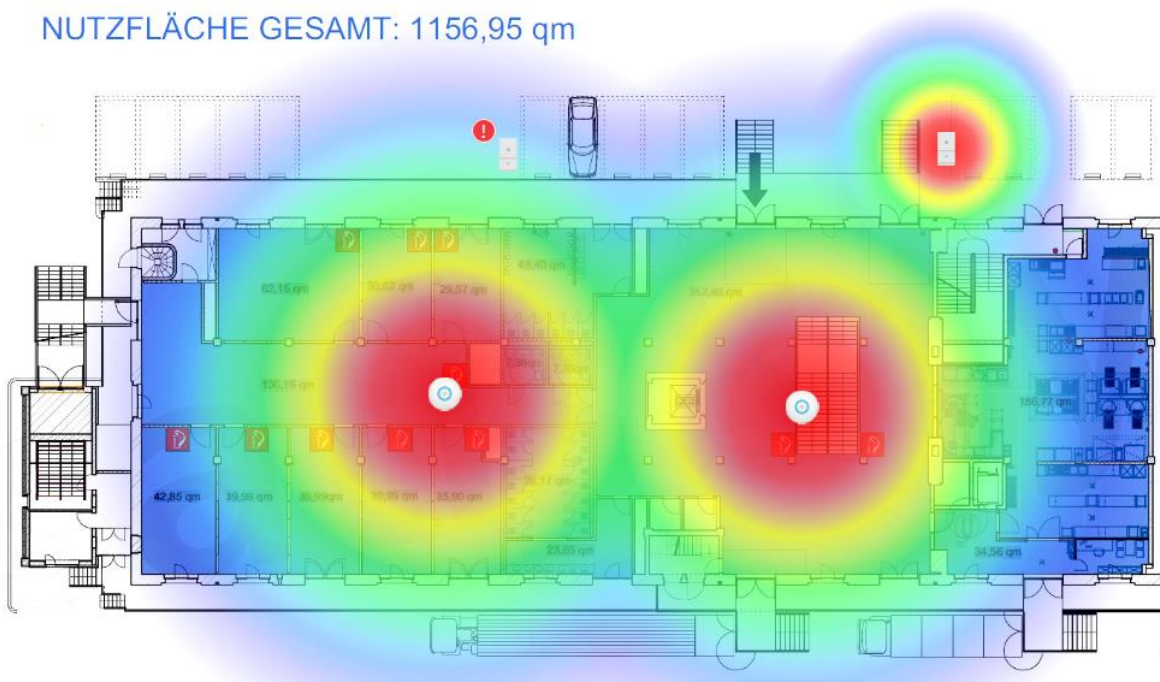

- 500+ pax
- 400/1300Mbps (2.4/5GHz)

Lobby ground floor

- 500+ pax
- 400/1300Mbps (2.4/5GHz)

Workshop rooms

- 500+ pax
- 400/1300Mbps (2.4/5GHz)

Bathhouse

- 500+ pax
- 300Mbps

Illumination

Ground floor

with outdoor water side

NUTZFLÄCHE GESAMT: 1156,95 qm

Upper Floor With Bridge Construction (Backstage)

Phone

The WECC has an IP telephone system. We would be happy to provide you with telephones or conference systems.